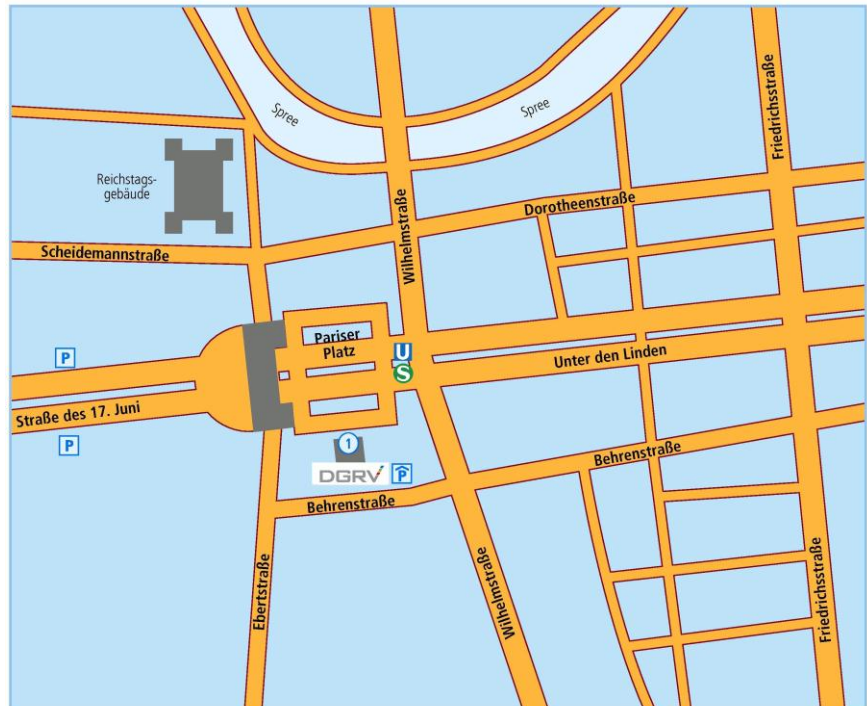

Directions to DGRV at Berlin

at DZ Bank building

- ① Entrance - Pariser Platz 3
- Parking garage at Hotel Adlon, gateway Behrenstraße (alongside DZ Bank building, ca. 4,- € every hour)
- Public parking places

By car

From the west

Take the A2 in the direction of Berlin. At the Werder interchange, join the A10 in the direction of Berlin-Zentrum. Continue on the A115, then the A100 until the exit for Kaiserdamm. Straight on along the B2/B5 in the direction of Berlin-Mitte, continue straight on over the Ernst-Reuter-Platz and the Straße des 17. Juni to the Brandenburg Gate. For parking see map of directions.

From the north

Take the A24 in the direction of Berlin. At the Oranienburg interchange, turn right onto the A111, then take the A100 until the exit for Kaiserdamm. Straight on along the B2/B5 in the direction of Berlin-Mitte, continue straight on over the Ernst-Reuter-Platz and the Straße des 17. Juni to the Brandenburg Gate. For parking see map of directions.

From the south

Take the A9 in the direction of Berlin. At the Havelland interchange take the A10 in the direction of Berlin-Zentrum. Continue on the A100 until the exit for Kaiserdamm. Straight on along the B2/B5 in the direction of Berlin-Mitte, continue straight on over the Ernst-Reuter-Platz and the Straße des 17. Juni to the Brandenburg Gate. For parking see map of directions.