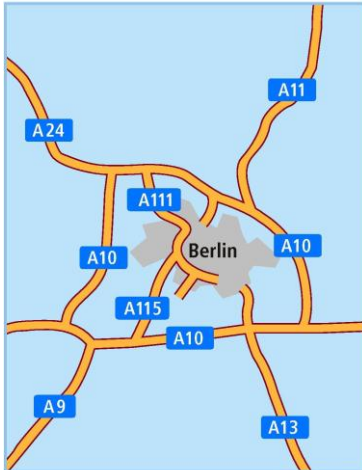

Directions to DGRV at Berlin

at DZ Bank building

- ① Entrance - Pariser Platz 3
- Parking garage at Hotel Adlon, gateway Behrenstraße (alongside DZ Bank building, ca. 4,- € every hour)
- Public parking places

By public transport

Hauptbahnhof train station

Take the U55 to U+S-Bahn station Brandenburger Tor.

Friedrichstraße train station

Take the S1, S2 or S25 south, in the direction of Potsdamer Platz to the U+S-Bahn station Brandenburger Tor.

By car

From the west

Take the A2 in the direction of Berlin. At the Werder interchange, join the A10 in the direction of Berlin-Zentrum. Continue on the A115, then the A100 until the exit for Kaiserdamm. Straight on along the B2/B5 in the direction of Berlin-Mitte, continue straight on over the Ernst-Reuter-Platz and the Straße des 17. Juni to the Brandenburg Gate. For parking see map of directions.

From the north

Take the A24 in the direction of Berlin. At the Oranienburg interchange, turn right onto the A111, then take the A100 until the exit for Kaiserdamm. Straight on along the B2/B5 in the direction of Berlin-Mitte, continue straight on over the Ernst-Reuter-Platz and the Straße des 17. Juni to the Brandenburg Gate. For parking see map of directions.